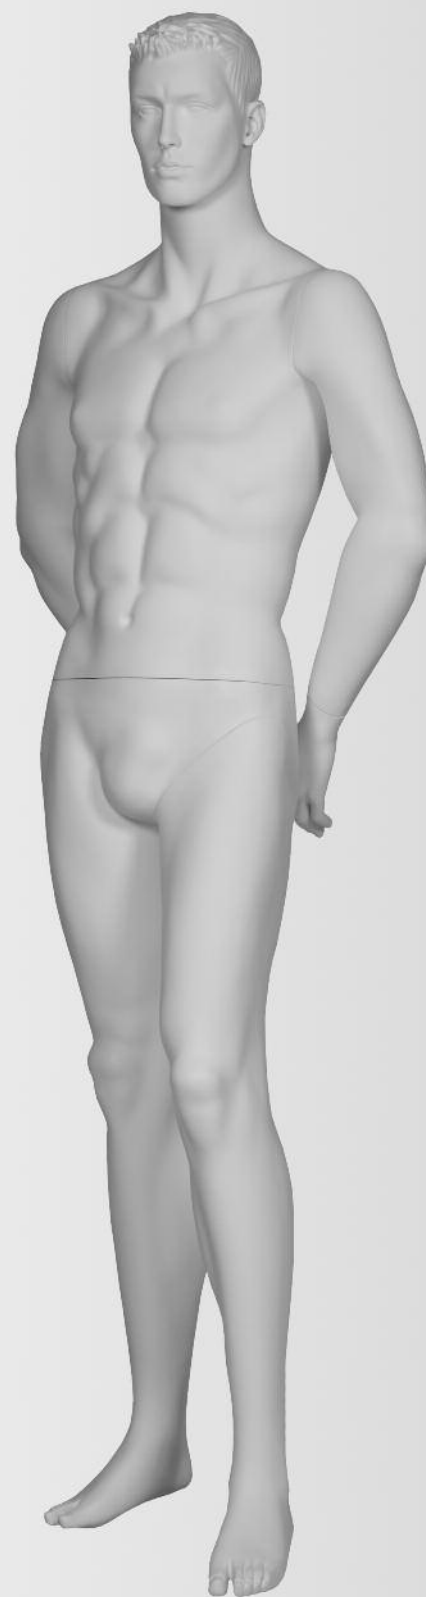

20 TYPE MN2000W2
Manichino donna, testa scolpita
Female mannequin with sculptured hair

13 TYPE MN1300W2
Manichino uomo, testa scolpita
Male mannequin with sculptured hair