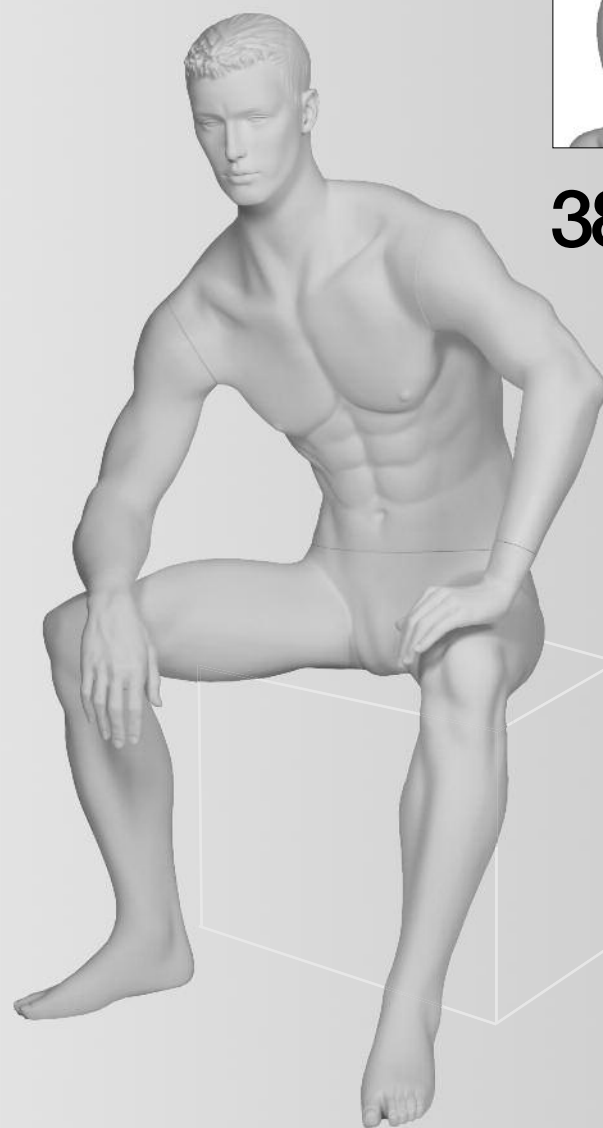

23

TYPE MN2300W2
Manichino uomo, testa scolpita
Male mannequin with sculptured hair

SOMMARIO DONNA / FEMALE SUMMARY

MISURE / MEASURES

seno / breast **86 cm** vita / waist **64 cm** fianchi / hips **90 cm** collo / neck **32 cm** taglia / size **42** piede / shoe size **38** tacco / heel **8 cm**