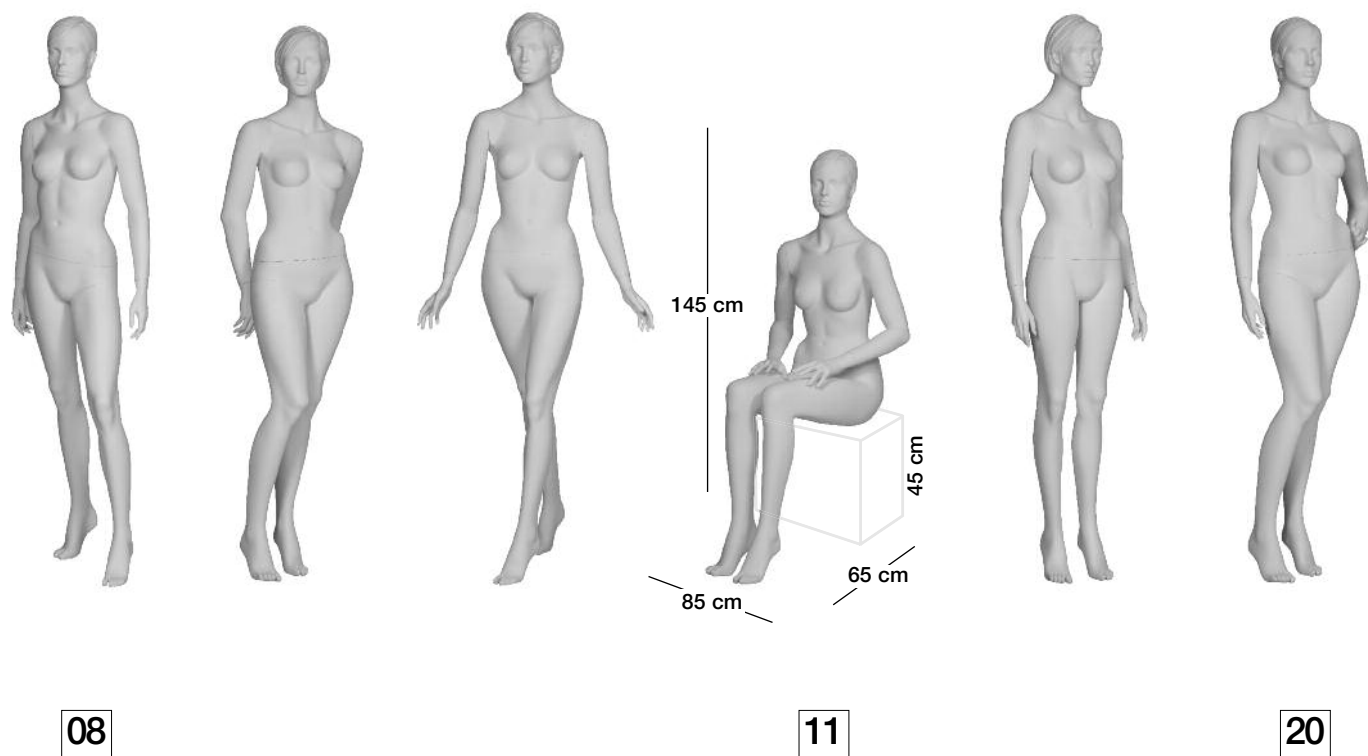

37 TYPE MN3700W2
Manichino uomo con
testa stilizzata
Male mannequin with
stylized head

22 TYPE MN2200W2
Manichino uomo senza testa
Headless male mannequin

38 TYPE MN3800W2
Manichino uomo con
testa stilizzata
Male mannequin with
stylized head

23

TYPE MN2300W2
Manichino uomo, testa scolpita
Male mannequin with sculptured hair

SOMMARIO DONNA / FEMALE SUMMARY

MISURE / MEASURES

seno / breast **86 cm** vita / waist **64 cm** fianchi / hips **90 cm** collo / neck **32 cm** taglia / size **42** piede / shoe size **38** tacco / heel **8 cm**

INGOMBRI / OVERALL DIMENSIONS

A **180 cm** B **57 cm** C **33 cm**

FINITURE MANICHINI / MANNEQUIN FINISHES

W2 Bianco / White W2 Verniciato Col. Standard / Standard Col. Painted
Laccato Lucido Metallizzato / Glossy Metallized Lacquered Laccato Lucido / Glossy Lacquered

22

MISURE / MEASURES

torace / chest **101 cm** collo / neck **40 cm** taglia / size **50** piede / shoe size **43**

INGOMBRI / OVERALL DIMENSIONS

A **188 cm** B **60 cm** C **58 cm**

FINITURE MANICHINI / MANNEQUIN FINISHES