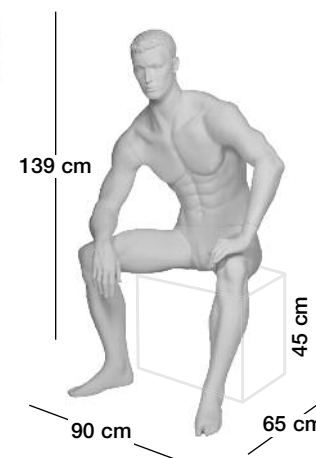

23

35

36

37

38

05

06

07

17

22

MISURE / MEASURES

torace / chest **101 cm** collo / neck **40 cm** taglia / size **50** piede / shoe size **43**

INGOMBRI / OVERALL DIMENSIONS

A **188 cm** B **60 cm** C **58 cm**

FINITURE MANICHINI / MANNEQUIN FINISHES

W2 Bianco / White W2 Verniciato Col. Standard / Standard Col. Painted
Laccato Lucido Metallizzato / Glossy Metallized Lacquered Laccato Lucido / Glossy Lacquered

ACCESSORI / ACCESSORIES

Base cromata / Chromed base
Perno polpaccio / Calf fitting
Perno piede / Foot fitting